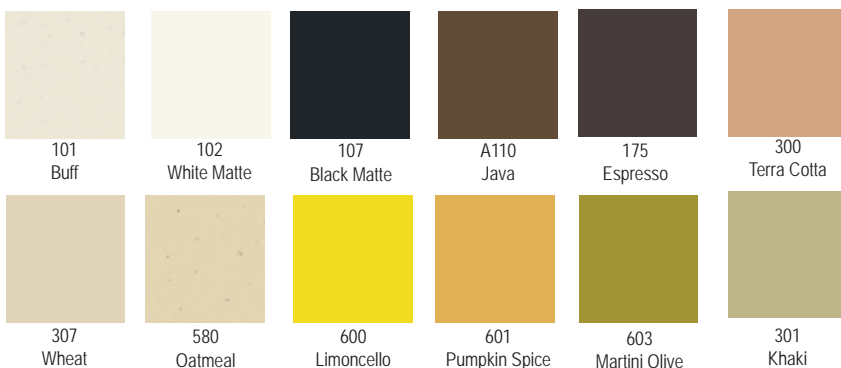

PORTOFINO SQUARE

This contemporary shape adds an understated elegance to any environment. Available only in fiberglass, this container is perfectly sized to fit most standard growing containers.

All items on this page are special order only.

FIBERGLASS

P/N	Top OL	Top IL	Top IW	IH	Wt.
F-SQ-26	26"	21 1/4"	21 1/4"	23 3/4"	19 lbs.
F-SQ-32	32"	25 1/2"	25 1/2"	29"	35 lbs.

Gloss

Matte

Metallic

Color variations are inherent characteristics of all planters. Colors are represented as accurately as possible. Photographic procedures may alter the colors and images shown may vary slightly from the photo. For best results please call for a sample.