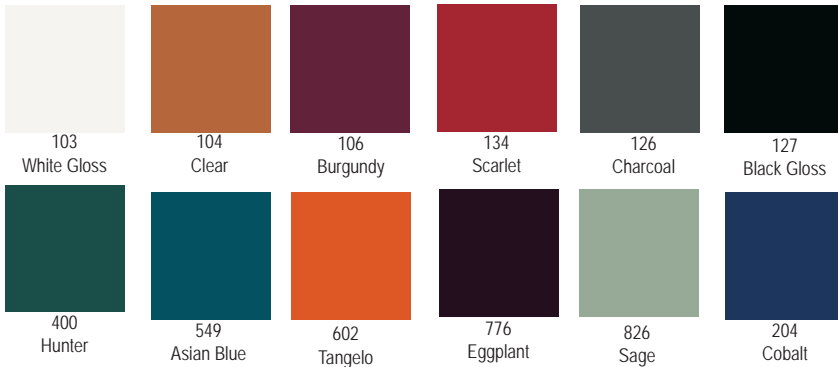

PORTOFINO SQUARE

This contemporary shape adds an understated elegance to any environment. Available only in fiberglass, this container is perfectly sized to fit most standard growing containers.

All items on this page are special order only.

FIBERGLASS

P/N	Top OL	Top IL	Top IW	IH	Wt.
F-SQ-26	26"	21 1/4"	21 1/4"	23 3/4"	19 lbs.
F-SQ-32	32"	25 1/2"	25 1/2"	29"	35 lbs.

Gloss

Matte

Metallic

Color variations are inherent characteristics of all planters. Colors are represented as accurately as possible. Photographic procedures may alter the colors and images shown may vary slightly from the photo. For best results please call for a sample.