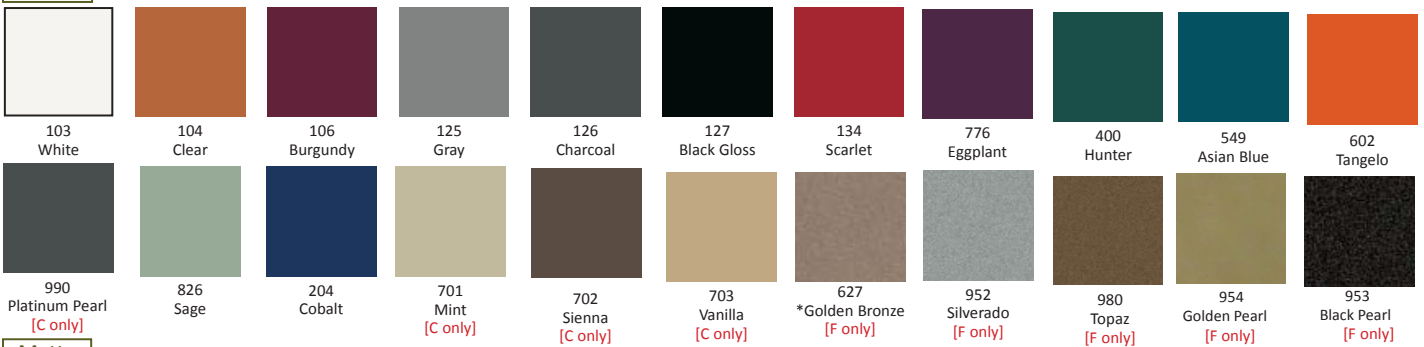

Gloss

Matte

Color variations are inherent characteristics of all planters. Colors are represented as accurately as possible. Photographic procedures may alter the colors and images shown may vary slightly from the photo. For best results please call for a sample.