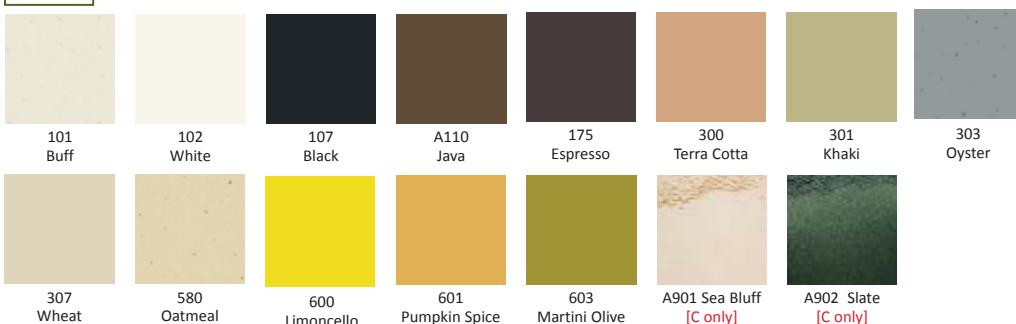

Fiberglass

P/N	OD	Top ID	Bottom ID	IH	Wt. lbs.	Plexi
F-AC-24*	24 3/4"	23"	23"	21 1/4"	21	22"
F-AC-30*	30"	26"	30"	25"	35	28"
F-AC-36*	38"	36"	36"	30"	60	33"

*Requires special order and deposit.

Gloss

Matte

Color variations are inherent characteristics of all planters. Colors are represented as accurately as possible. Photographic procedures may alter the colors and images shown may vary slightly from the photo. For best results please call for a sample.