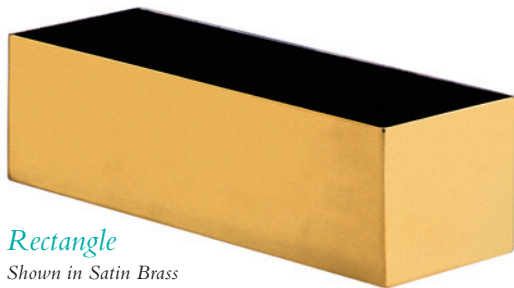

METAL PLANTERS

Aluminum European Cylinder
Shown in Satin Aluminum

Aluminum European Tall Square
Shown in Satin Copper

Aluminum European Square
Shown in Satin Bronze

Aluminum European Rectangle
Shown in Satin Brass

Aluminum Cylinder
Shown in Satin Aluminum

Flat Bottom Bowl
Shown in Satin Aluminum

Eurostar
Shown in Satin Alumin
with Black Colormetal S

Aztec
Shown in Pearlized Silver
with Black Colormetal Stand

Rectangle
Shown in Satin Brass

Cube
Shown in Pearlized Silver

Straight Planterwall
In Pearlized Silver

Freestanding Planterwall
Soft Contemporary Base shown in Pearlized Silver

Neo Classic Base

PLANTERWALLS

Center Module Planterwall
Soft Contemporary Base shown in Pearlized Silver