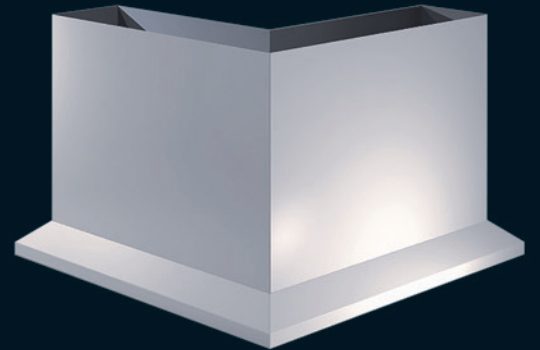

End Cap Module Planterwall
Soft Contemporary Base shown in Pearlized Silver

Corner Module Planterwall
Soft Contemporary Base shown in Pearlized Silver