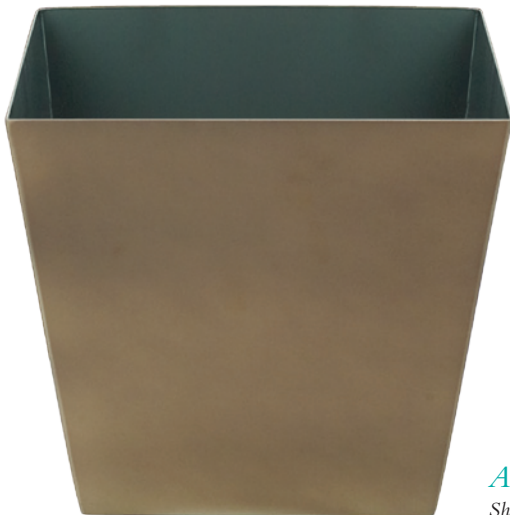

METAL PLANTERS

Aluminum European Cylinder
Shown in Satin Aluminum

Aluminum European Tall Square
Shown in Satin Copper

Aluminum European Square
Shown in Satin Bronze

Aluminum European Rectangle
Shown in Satin Brass

Metal European Specifications

Metal Europeans

Model	Inside Dimensions (inches)		Outside Dimensions (inches)			
	Top	Height	Wide Point	Bottom	Height	Grow Pot
Aluminum European Cylinders						
AEU-05	4.25	4.2	4.5	3.4	4.4	4"
AEU-07	7.25	7.0	7.5	5.7	7.2	6"
AEU-09	8.5	8.3	8.8	6.5	8.5	8"
AEU-11	10.5	10.25	10.8	8.0	10.5	10"
AEU-14	13.7	13.25	14.0	9.7	13.5	12"
AEU-16	15.2	14.75	15.5	11.1	15.0	14"
AEU-18	17.7	17.25	18.0	13.1	17.5	14"/17"
Aluminum European Squares						
AESQ-09	8.75	7.8	9.0	6.5	8.0	6"/8"
AESQ-14	13.75	12.3	14.0	10.1	12.5	10"/12"
AESQ-18	17.75	16.8	18.0	13.0	16.0	14"
AESQ-22	21.75	19.8	22.0	16.0	20.0	17"
Aluminum European Rectangles						
AER-2408	23.8/7.8	7.8	24/8	21/6	8	6"x3
AER-3612	35.8/11.8	11.8	36/12	31.7/9	12	10"x3
Aluminum European Tall Squares						
AETS-1324	12.25	23.75"	13.0	9.4	24	10"/12"
AETS-1527	14.5	26.75"	14.75	10.5	27	14"
AETS-1830	17.75	29.75"	18.0	12.75	30	17"

Aluminum Cylinder
Shown in Satin Aluminum

Flat Bottom Bowl
Shown in Satin Aluminum

Eurostar
Shown in Satin Alumin
with Black Colormetal S

Aztec
Shown in Pearlized Silver
with Black Colormetal Stand

Rectangle
Shown in Satin Brass