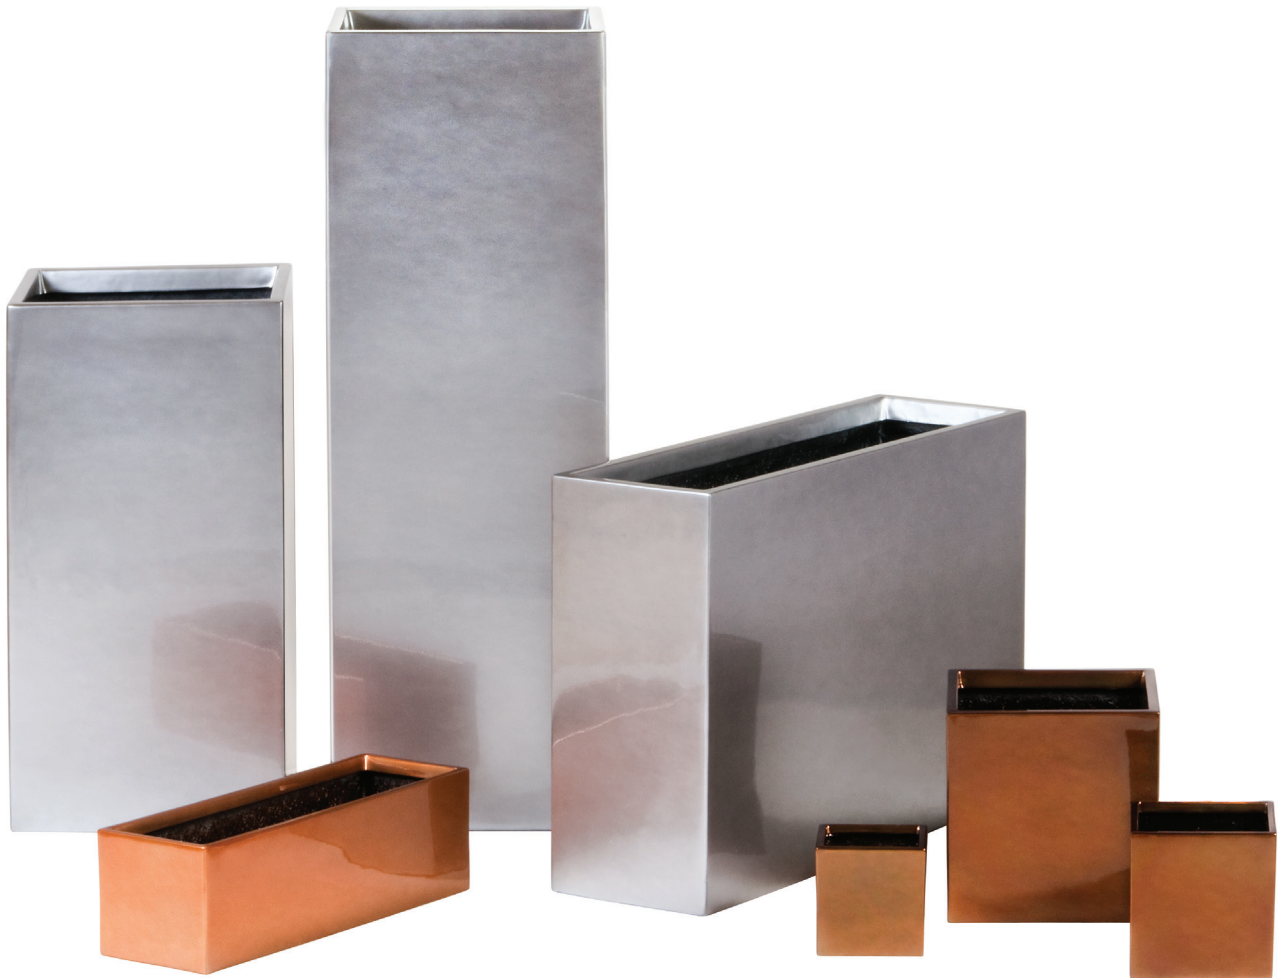

EARTH WALLS™ & EARTH CUBES™

New Shapes

Products shown in Burnished Steel (95), Burnished Bronze (96) and Burnished Copper (97).

Original Shapes

Earth Walls™ and Earth Cubes™ Specifications (Dimensions in Inches)

Earth Walls

Model Number	Outside Dimensions			Outside Base		Inside Dimensions			Grow Pot Possibilities
	Length	Width	Height	Length	Width	Length	Width	Height	
ETHW-361416	36	14	16	35.8	13.8	34	12	14	10" x 3, 8" x 4, 6" x 5
ETHW-361424	36	14	24	35.6	13.7	34	12	22	10" x 3, 8" x 4, 6" x 5
ETHW-481616	48	16.5	16	47.7	16.3	46	14.5	14	10" x 4, 12" x 3, 14" x 3
ETHW-481624	48	16.5	24	47.5	16.2	46	14.5	22	10" x 4, 12" x 3, 14" x 3
ETHW-482424	48	24	24	47.5	23.6	44	20	21	14" x 3, 17" x 2